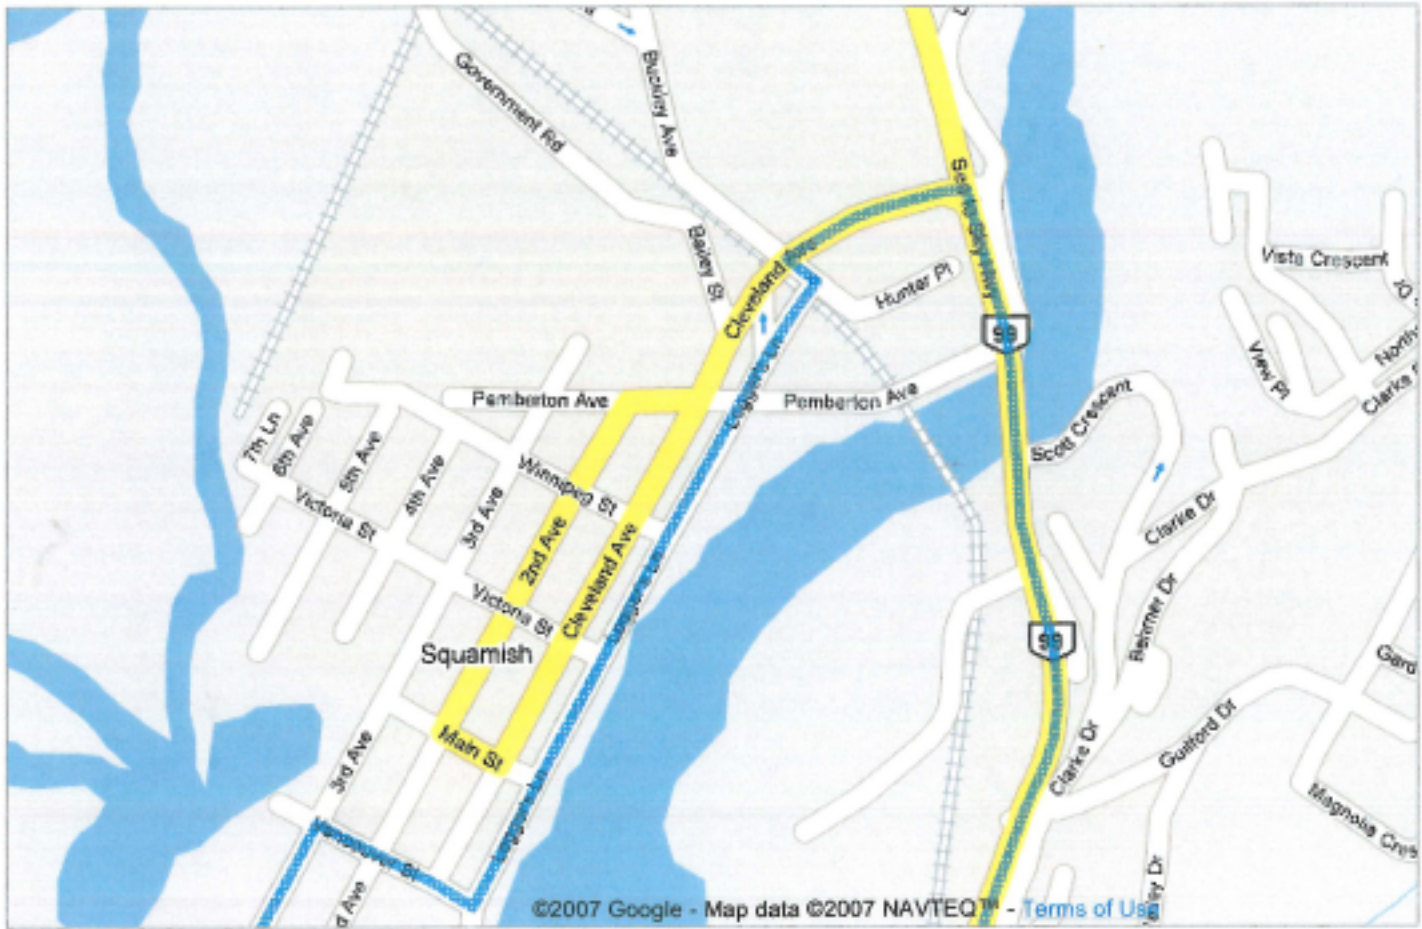

Start **Sea to Sky Hwy**  
End **3rd Ave**  
Travel **45.7 km – about 42 mins**

**A** Sea to Sky Hwy

Drive: 45.7 km – about 42 mins

- |   |                    |
|---|--------------------|
| 1. Head northeast on HWY-99/Sea to Sky Hwy toward Marine Dr | 43.3 km<br>37 mins |
| ← 2. Turn left at Cleveland Ave                             | 0.3 km<br>1 min    |
| ← 3. Turn left at Hunter Pl                                 | 55 m               |
| → 4. Turn right at Logger's Ln                              | 1.1 km<br>2 mins   |
| → 5. Turn right at Vancouver St                             | 0.3 km             |
| ← 6. Turn left at 3rd Ave                                   | 0.7 km<br>1 min    |

**B** 3rd Ave