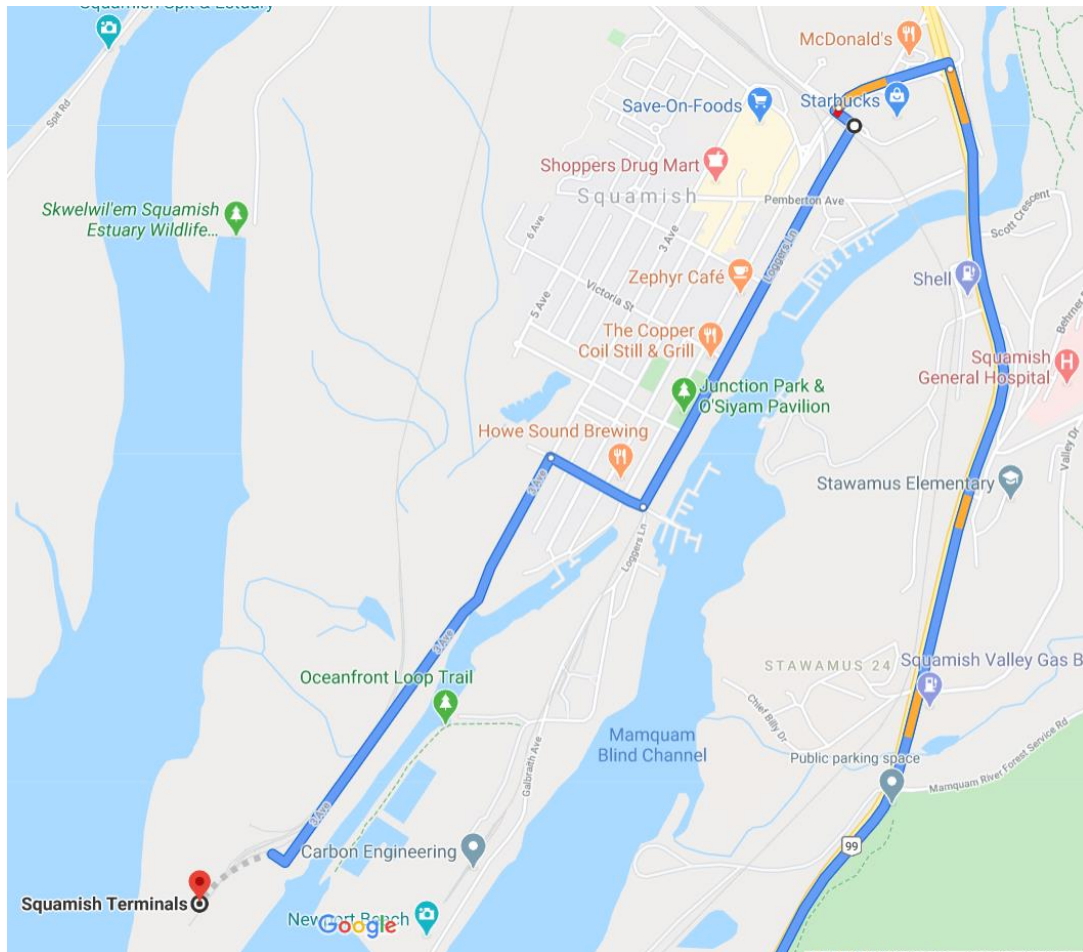

Driving Directions from Vancouver to Squamish Terminals

- Head **north** on BC-99 (Sea-to-Sky Hwy)
- Turn **left** onto Cleveland Ave
- Turn **left** onto Hunter Pl
- Turn **right** onto Loggers Ln
- Turn **right** onto Vancouver St
- Turn **left** onto Third Ave
- Follow Third Ave to Squamish Terminals Ltd.
- Check in at Security Gate

Driving Directions from Squamish Terminals to Vancouver

- Follow Third Ave to Vancouver St
- Turn **right** onto Vancouver St
- Turn **left** onto Loggers Ln
- **Slight left** onto Cleveland Connector (just past the intersection of Loggers Lane & Pemberton Ave)
- Turn **right** onto Cleveland Ave (stay in right hand lane)
- Turn **right** (south) on BC-99 (Sea-to-Sky Hwy)